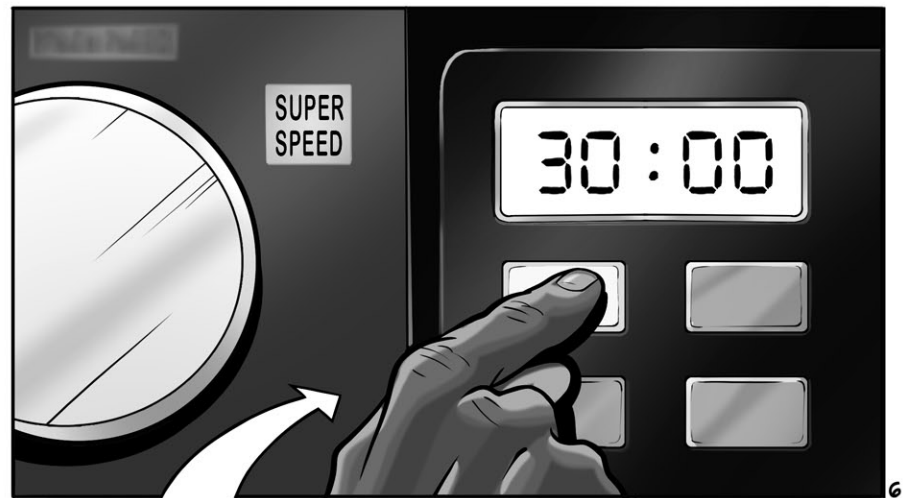

<<22221111P>>

A full wash in thirty minutes.

The new front-loader with Super Speed.